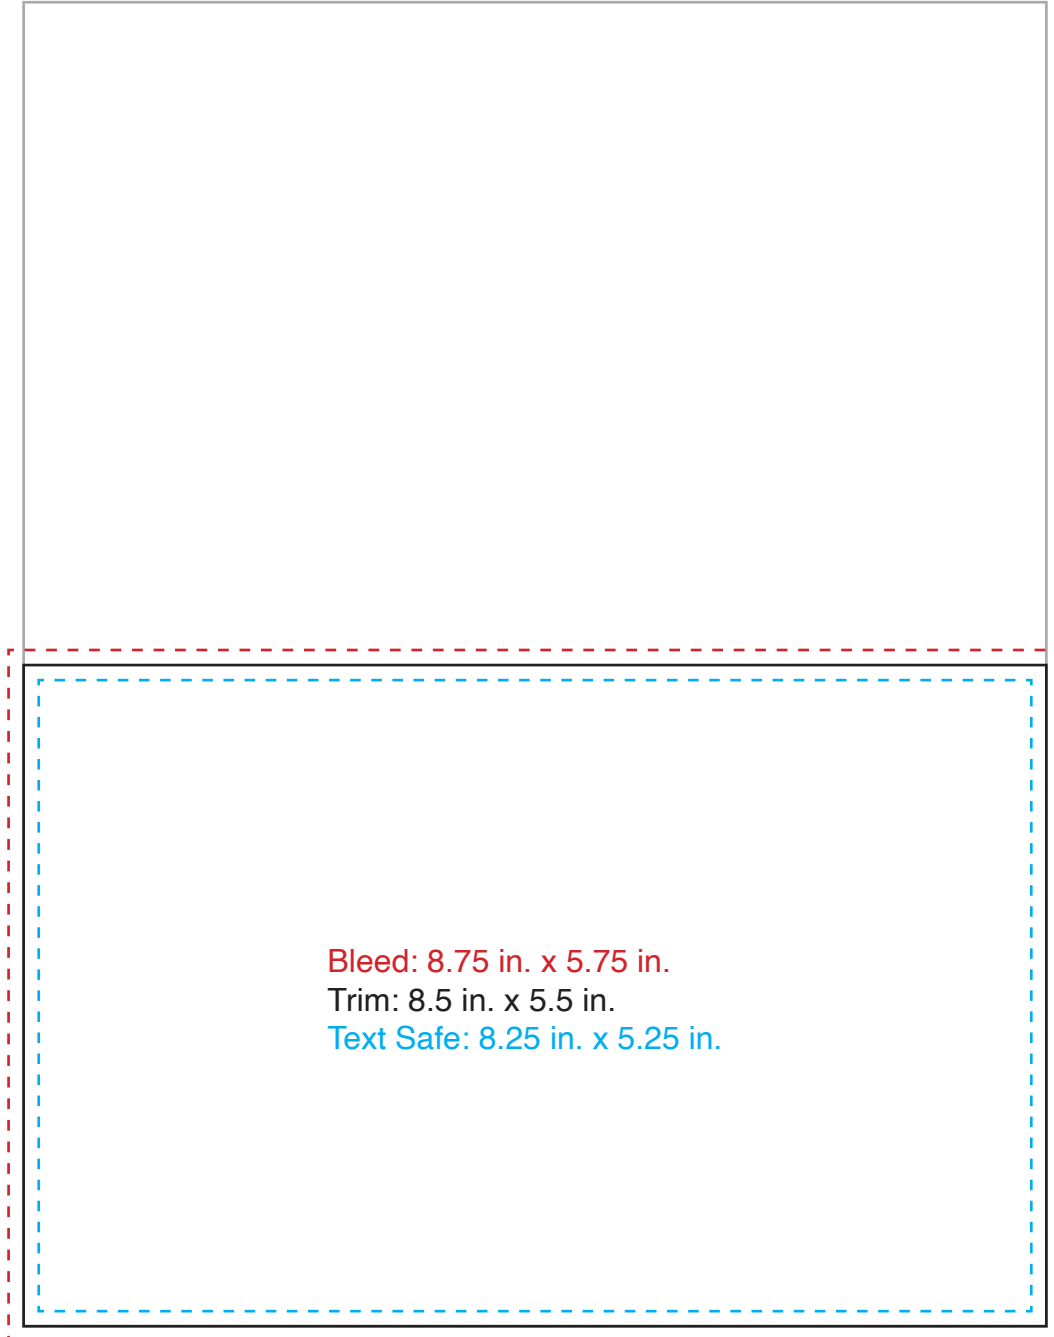

FULL-PAGE AD SPECS

All **full-page** ads should be 8.5 in x 11 in. with a .125 in. bleed, resulting in a total document size of **8.75 in. x 11.25 in.**

HALF-PAGE AD SPECS

All **half-page** ads should be 8.5 in x 5.5 in. with a .125 in. bleed, resulting in a total document size of **8.75 in. x 5.75 in.**

QUARTER-PAGE AD SPECS

All **quarter-page** ads should be 4.25 in x 5.5 in. with a .125 in. bleed, resulting in a total document size of **4.5 in. x 5.75 in.**