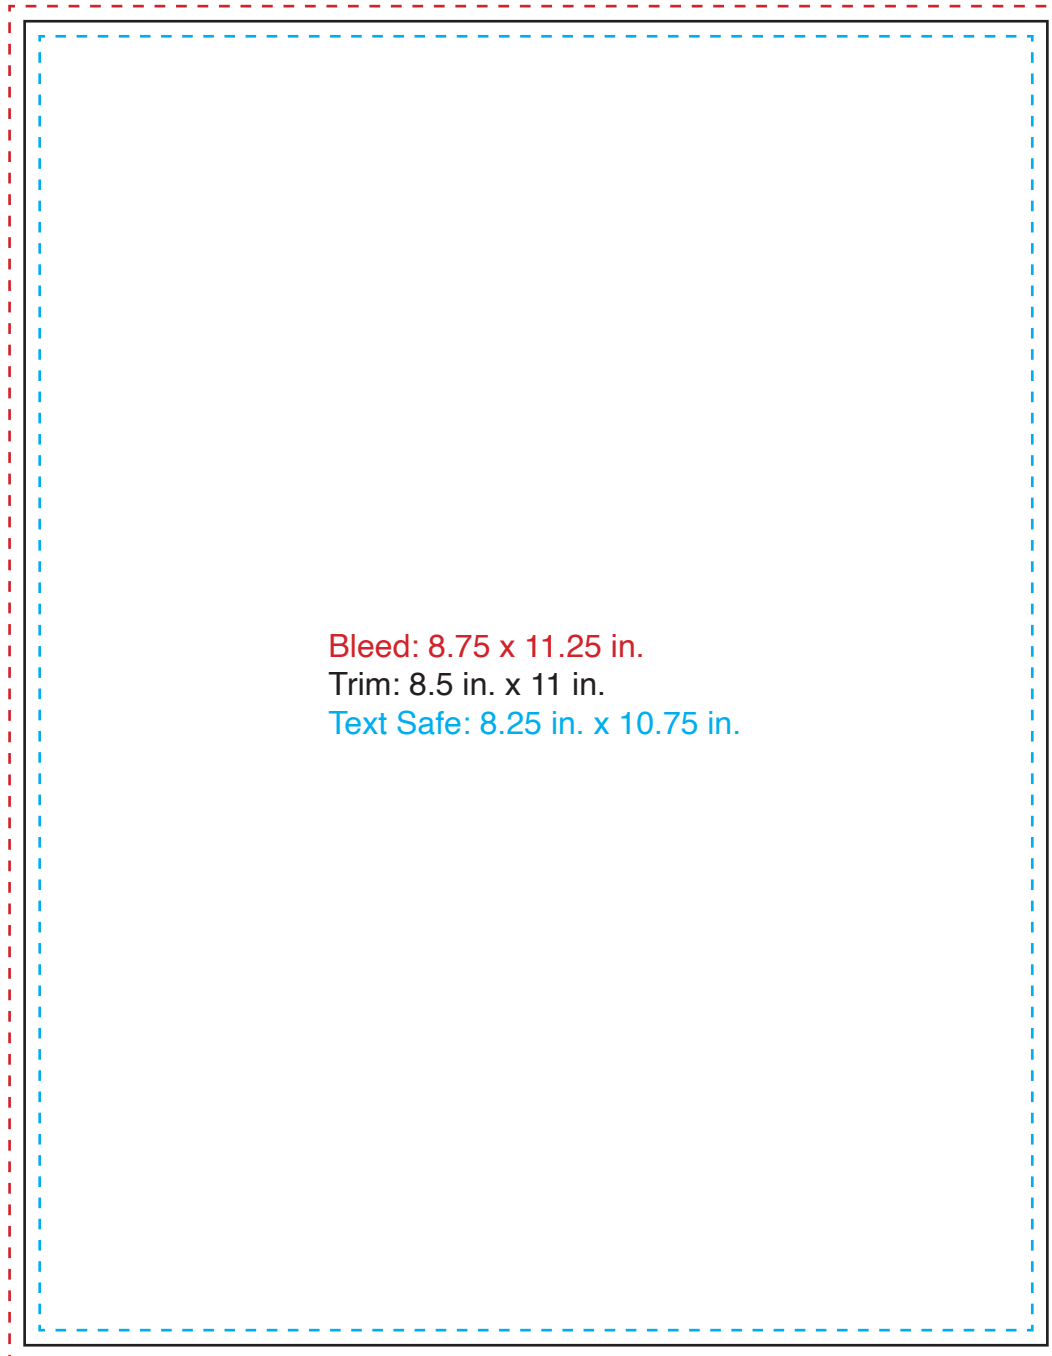

FULL-PAGE AD SPECS

All **full-page** ads should be 8.5 in x 11 in. with a .125 in. bleed, resulting in a total document size of **8.75 in. x 11.25 in.**

HALF-PAGE AD SPECS

All **half-page** ads should be 8.5 in x 5.5 in. with a .125 in. bleed, resulting in a total document size of **8.75 in. x 5.75 in.**

QUARTER-PAGE AD SPECS

All **quarter-page** ads should be 4.25 in x 5.5 in. with a .125 in. bleed, resulting in a total document size of **4.5 in. x 5.75 in.**