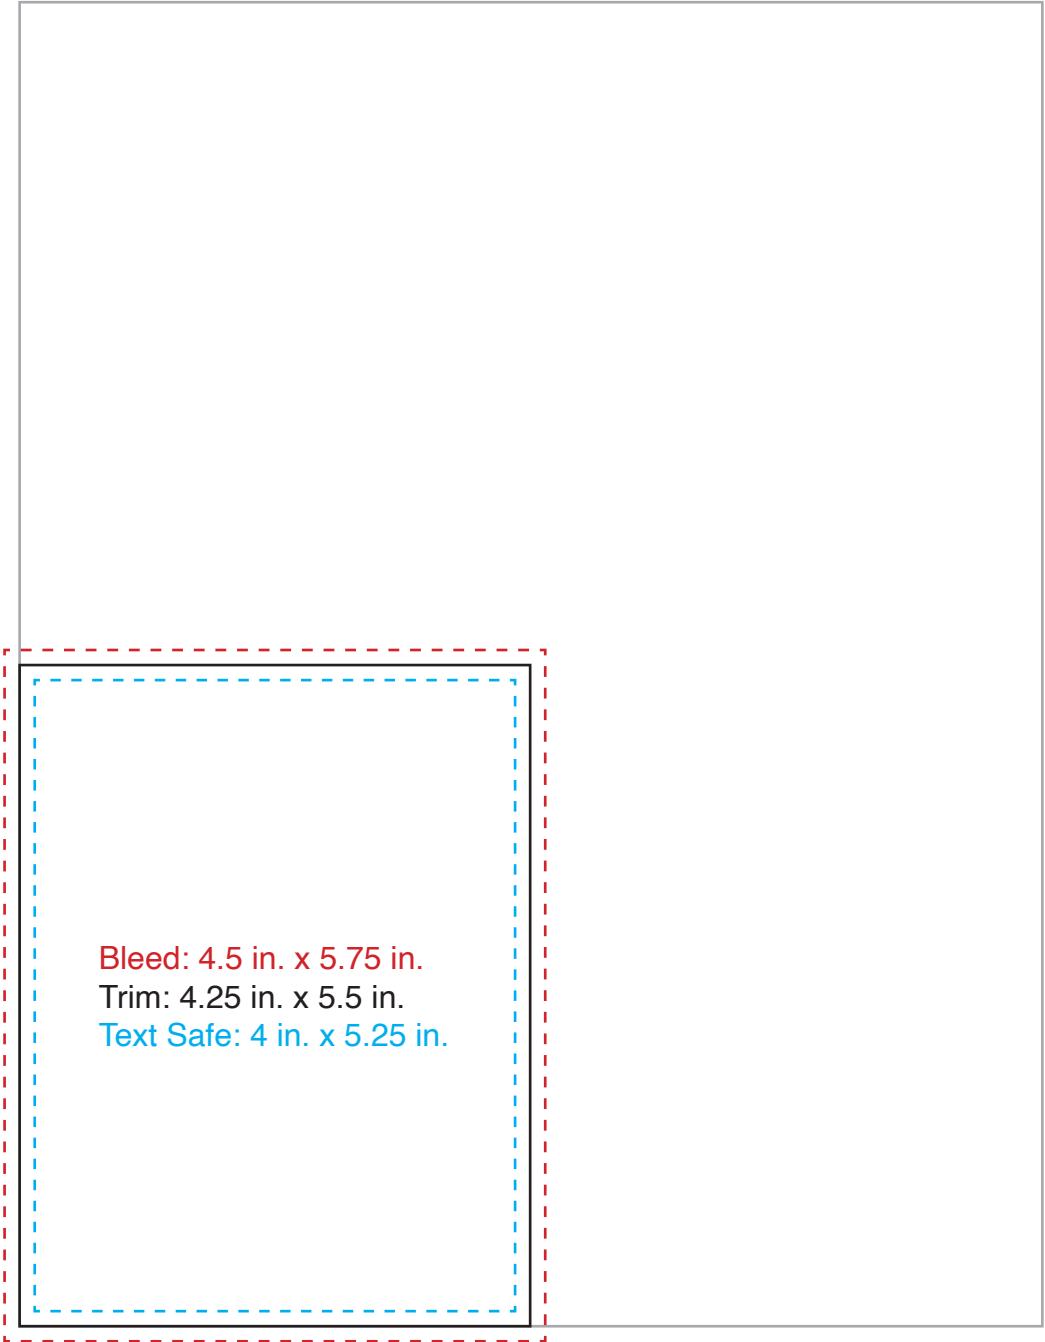

FULL-PAGE AD SPECS

All **full-page** ads should be 8.5 in x 11 in. with a .125 in. bleed, resulting in a total document size of **8.75 in. x 11.25 in.**

HALF-PAGE AD SPECS

All **half-page** ads should be 8.5 in x 5.5 in. with a .125 in. bleed, resulting in a total document size of **8.75 in. x 5.75 in.**

QUARTER-PAGE AD SPECS

All **quarter-page** ads should be 4.25 in x 5.5 in. with a .125 in. bleed, resulting in a total document size of **4.5 in. x 5.75 in.**